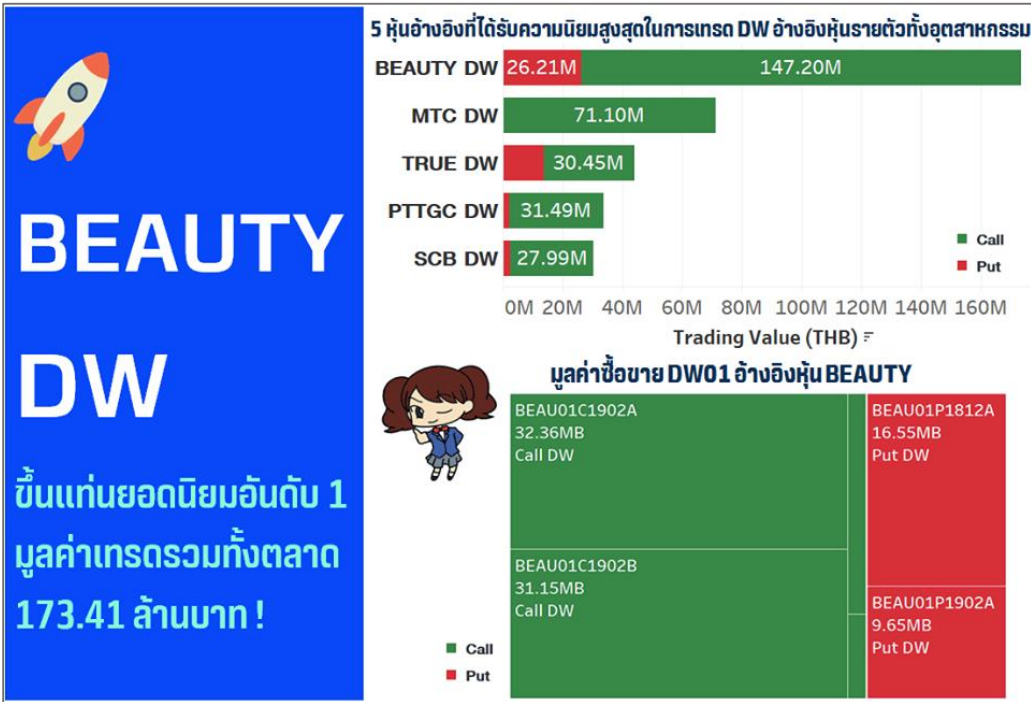

- Initiated strategy formulation process, by using **data analysis for client segmentation**
- Once we have more data and demand more from analytics:
 - Traditional BI
 - Worksheet analyses
- Thus, we need some modern analytic tools that is:

Facebook DW01

ขึ้นแท่นยอดนิยมอันดับ 1
มูลค่าเทรดรวมทั้งตลาด
173.41 ล้านบาท!

มูลค่าการซื้อขาย DW อ้างอิงหุ้นรายตัวทั้งตลาด

| Warrant | Value | Warrant | Value | Warrant | Value | Warrant | Value | Warrant | Value | Warrant | Value | | |
|-----------|---------|----------|---------|----------|---------|---------|---------|---------|---------|---------|---------|----------|--|
| BEAUTY DW | 94.62MB | TRUE DW | 39.32MB | AMATA DW | 30.68MB | KTC DW | 16.27MB | MTC DW | 15.91MB | SCB DW | 15.59MB | BANPU DW | |
| CPALL DW | 57.69MB | DTAC DW | 35.76MB | SAWAD DW | 27.40MB | CPN DW | | CBG DW | | MINT DW | | BPP DW | |
| PTT DW | 50.76MB | PTTGC DW | 35.26MB | IVL DW | 25.35MB | WHA DW | | | | | | UV DW | |
| | | PTG DW | 35.08MB | PTTEP DW | 23.59MB | EA DW | | | | | | AAV DW | |
| | | IRPC DW | 33.50MB | TOP DW | 21.84MB | GPSC DW | | | | | | ESSO DW | |