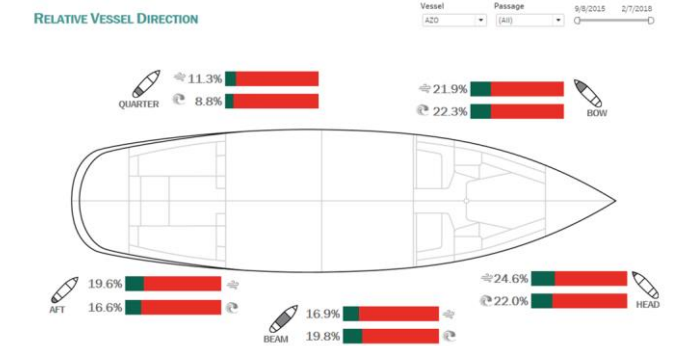

IOT Data Analytics Use Case

Vessel IOT (Sensor) Data, Fuel Management Data, Meteorological Weather Data, Customer Data >280 Vessels

- End-to-end implementation of IOT data integration with weather and meta-data interfaces and provide analytics for the Command Center and Enterprise-wide Analytics
- Development of Tableau Reports and Dashboards for Vessel Management & Performance with Self Service Ad-hoc Data Exploration

Weather API

Yard Data

Captain's Reports

Q88 Metadata API

Sensors

Embedded Analytics

- Using Tableau Javascript API
- Multi input data format
- Streaming of Data

LOGIN PAGE

Vessel Analytics

MORE

My Profile

Welcome back, Palani!

VesselPosition

Position of the Vessels

VesselVoyage

Analysis of Vessel Voyage