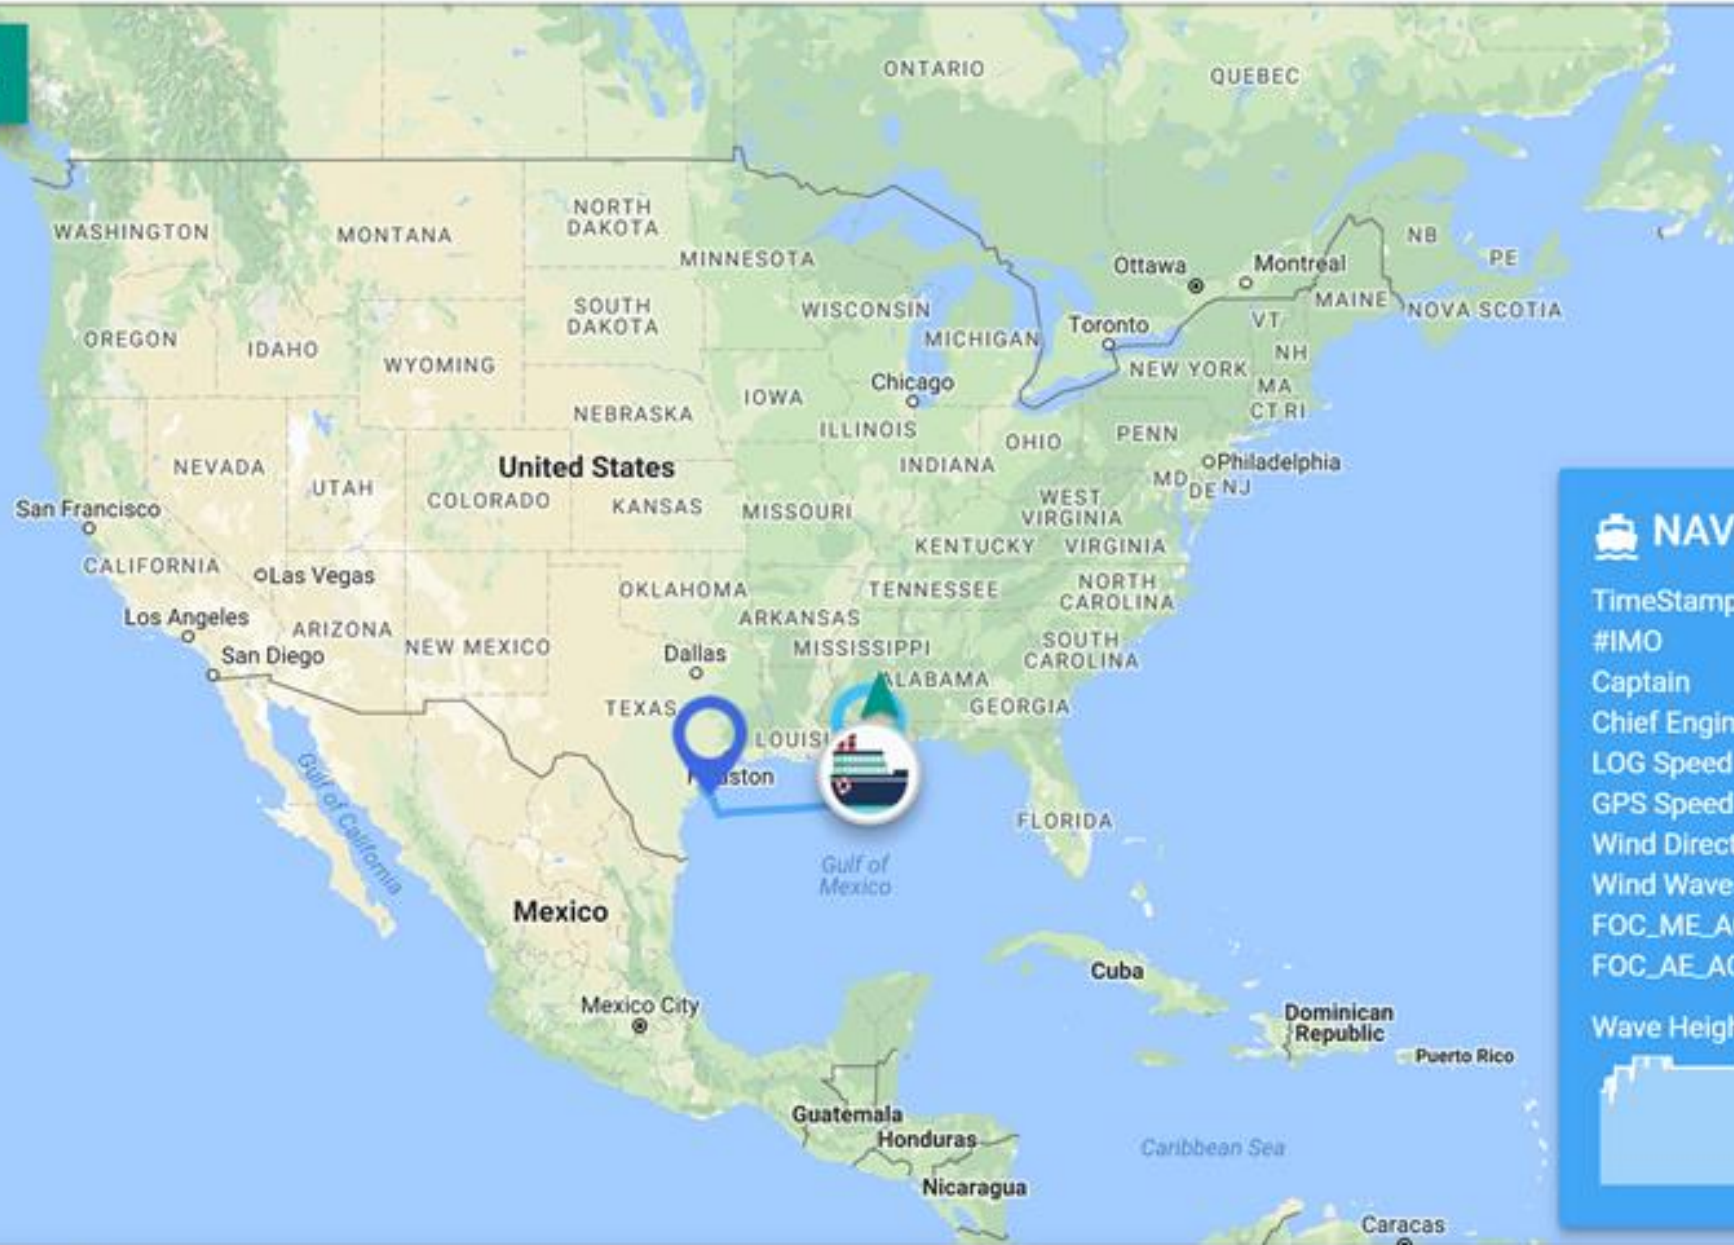

Palani Selvam

FILTER

Map

NAVIG8 AXINITE

TimeStamp	2017/11/09 13:48:00.00000000
#IMO	9719771
Captain	CAPT.ANJAN NANDI
Chief Engineer	R.BALASUBRAMANIAN
LOG Speed	
GPS Speed	
Wind Direction	
Wind Waves Height	0.8
FOC_ME_ACTUAL	
FOC_AE_ACTUAL	

Wave Height Histogram