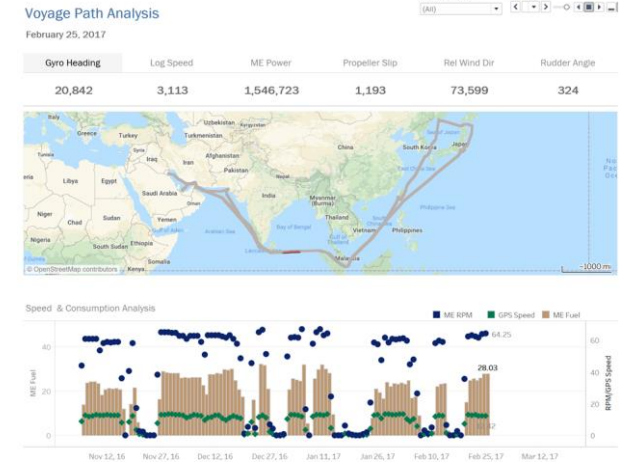

IOT Data Analytics Use Case

Vessel IOT (Sensor) Data, Fuel Management Data, Meteorological Weather Data, Customer Data >280 Vessels

- End-to-end implementation of IOT data integration with weather and meta-data interfaces and provide analytics for the Command Center and Enterprise-wide Analytics
- Development of Tableau Reports and Dashboards for Vessel Management & Performance with Self Service Ad-hoc Data Exploration

Weather API

Yard Data

Captain's Reports

Q88 Metadata API

Sensors

Embedded Analytics

- Using Tableau Javascript API
- Multi input data format
- Streaming of Data

LOGIN PAGE

Vessel Analytics

MORE

My Profile

Welcome back, Palani!

VesselPosition

Position of the Vessels

VesselVoyage

Analysis of Vessel Voyage