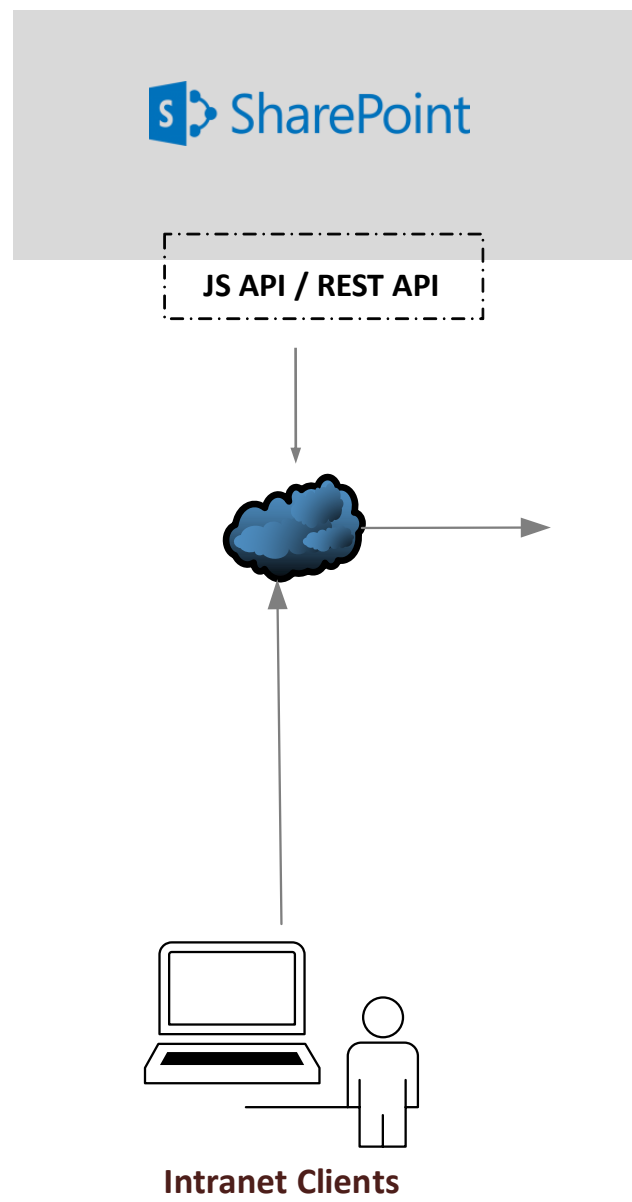

#TableauPSDay

Oak Consulting

Data
Management

Data
Analytics

Cloud and
On-premise
solutions

IOT,
Big Data,
AI

- Tableau Value Added Reseller since 2011
- Headquartered in Singapore with regional staff strength of over 80
- Platform Agnostic in providing our data management services
- 100% of Oak Consulting Data Analytics Projects commissioned “live”

IOT Data Analytics Use Case

Vessel IOT (Sensor) Data, Fuel Management Data, Meteorological Weather Data, Customer Data >280 Vessels

- End-to-end implementation of IOT data integration with weather and meta-data interfaces and provide analytics for the Command Center and Enterprise-wide Analytics
- Development of Tableau Reports and Dashboards for Vessel Management & Performance with Self Service Ad-hoc Data Exploration