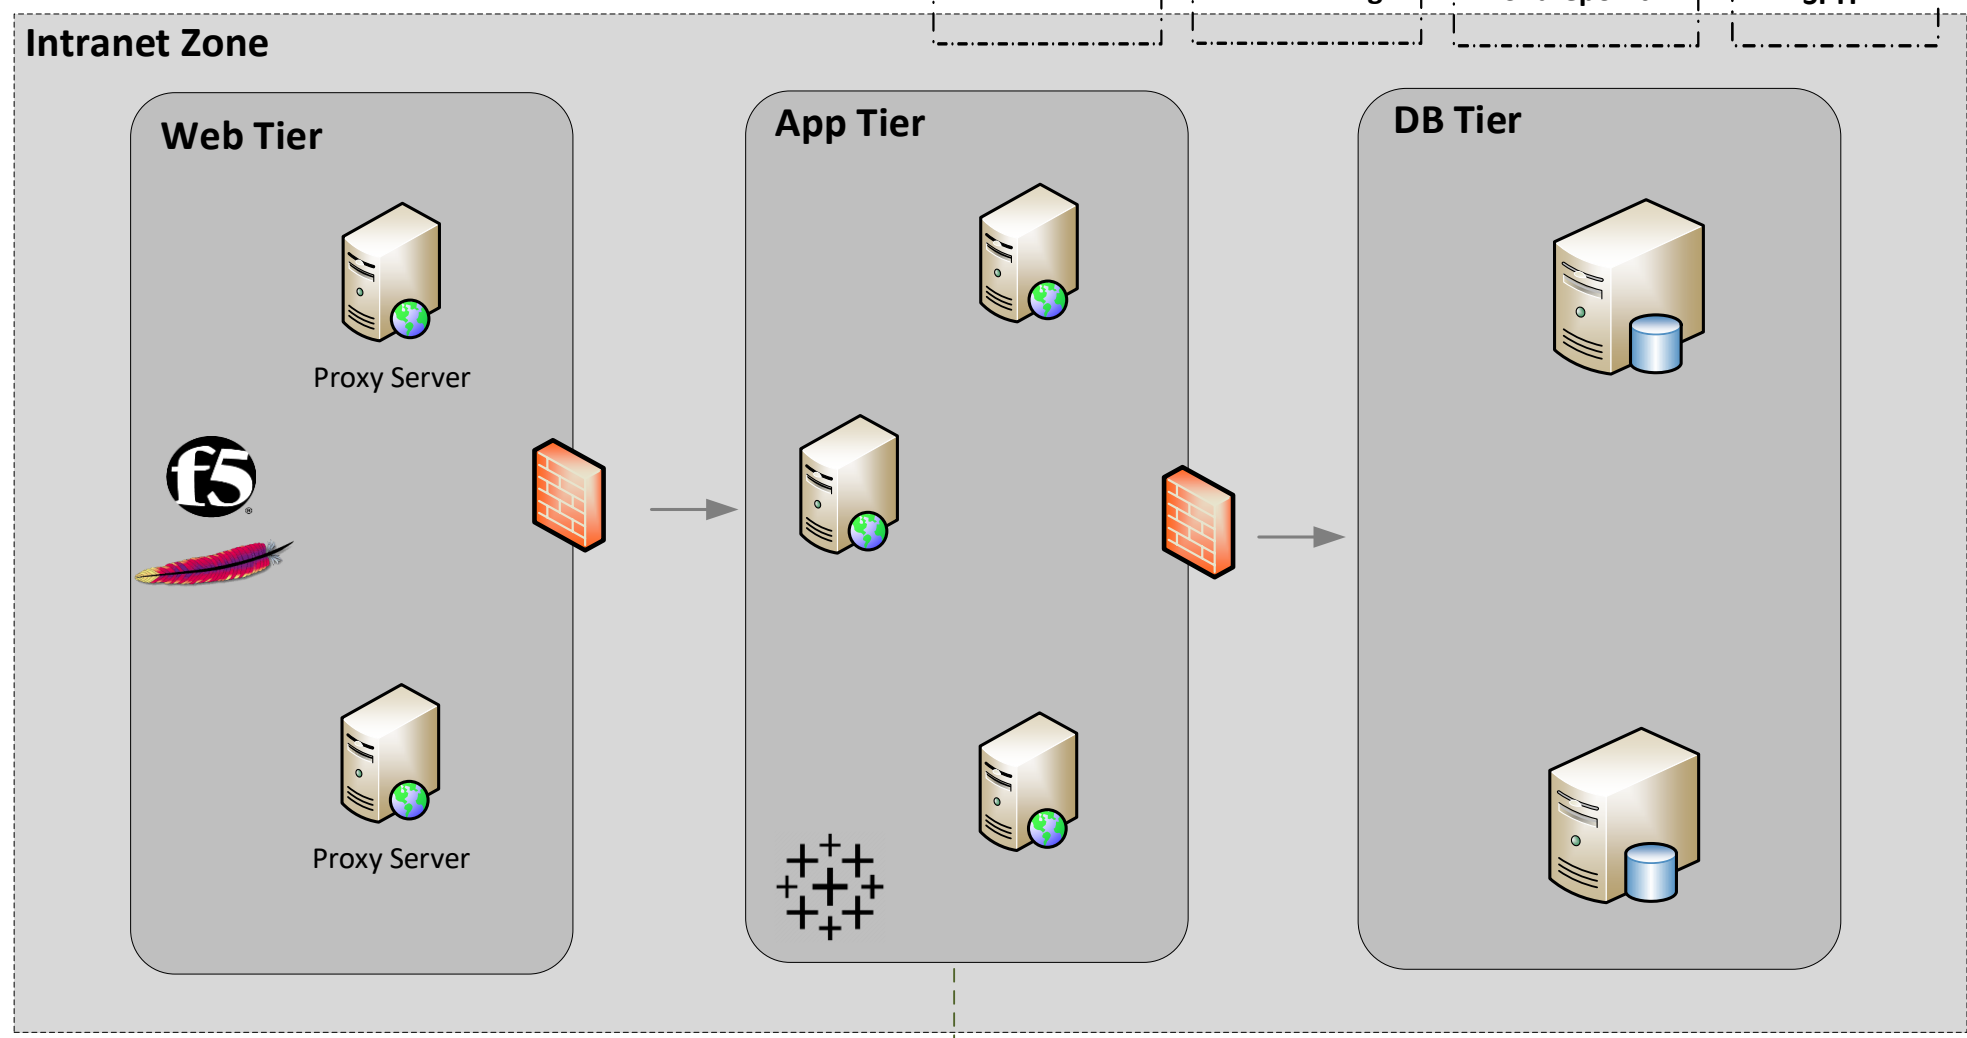

#TableauPSDay

Oak Consulting

Data
Management

Data
Analytics

Cloud and
On-premise
solutions

IOT,
Big Data,
AI

- Tableau Value Added Reseller since 2011
- Headquartered in Singapore with regional staff strength of over 80
- Platform Agnostic in providing our data management services
- 100% of Oak Consulting Data Analytics Projects commissioned “live”

Three Tier Architecture

- Three Tier Tableau Architecture Configuration
- Multi-Node Tableau Server Configuration
- Integration of Active Directory Forest
 - Agency and WOG Active Directory Services
 - Single Sign-On
- External Load Balancer Configuration
- Unit Test and Performance Monitoring
 - TabJolt, TabMon, Logshark

IOT Data Analytics Use Case

Vessel IOT (Sensor) Data, Fuel Management Data, Meteorological Weather Data, Customer Data >280 Vessels

- End-to-end implementation of IOT data integration with weather and meta-data interfaces and provide analytics for the Command Center and Enterprise-wide Analytics
- Development of Tableau Reports and Dashboards for Vessel Management & Performance with Self Service Ad-hoc Data Exploration