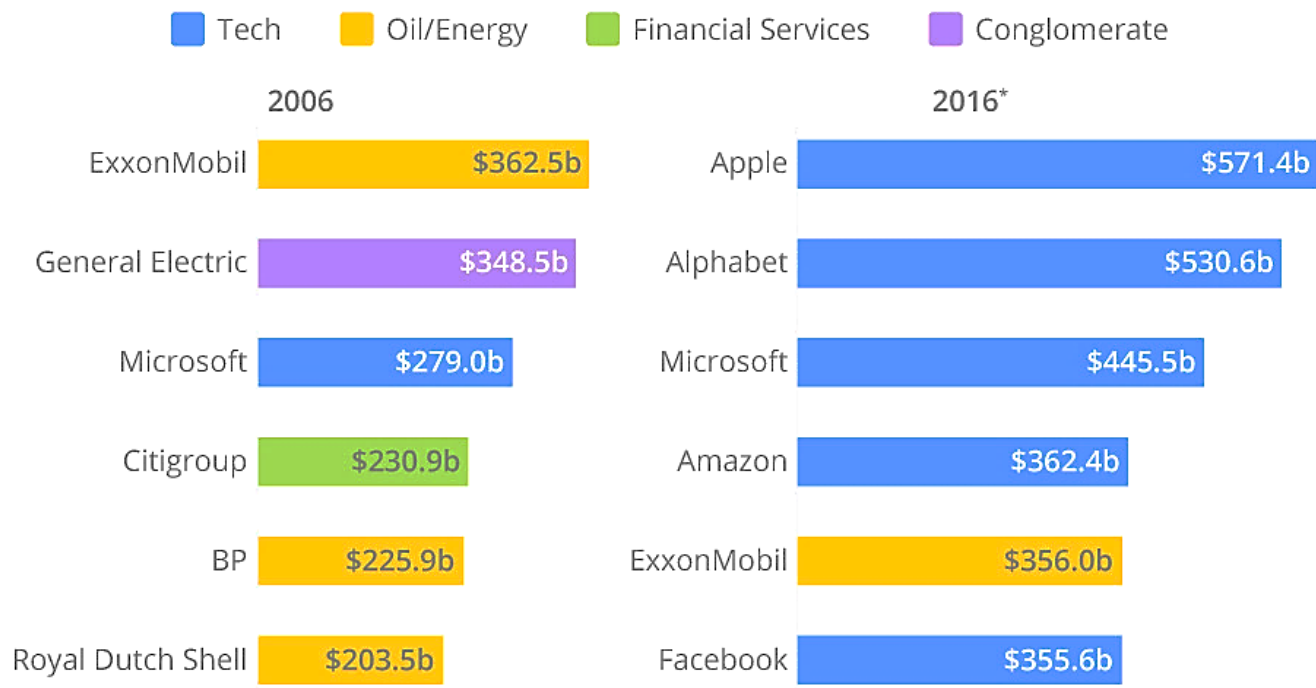

Data-Ready Singapore!

Leslie Ong

Country Manager, Southeast Asia

Tableau

DATA
DAY OUT

The Age of Tech

Market capitalization of the world's most valuable public companies

SINGAPORE AIRLINES

Grab

DATA DAY OUT

I ❤️ ***DATA***

The Tableau Platform

Desktop

Browser

Mobile

Embedded